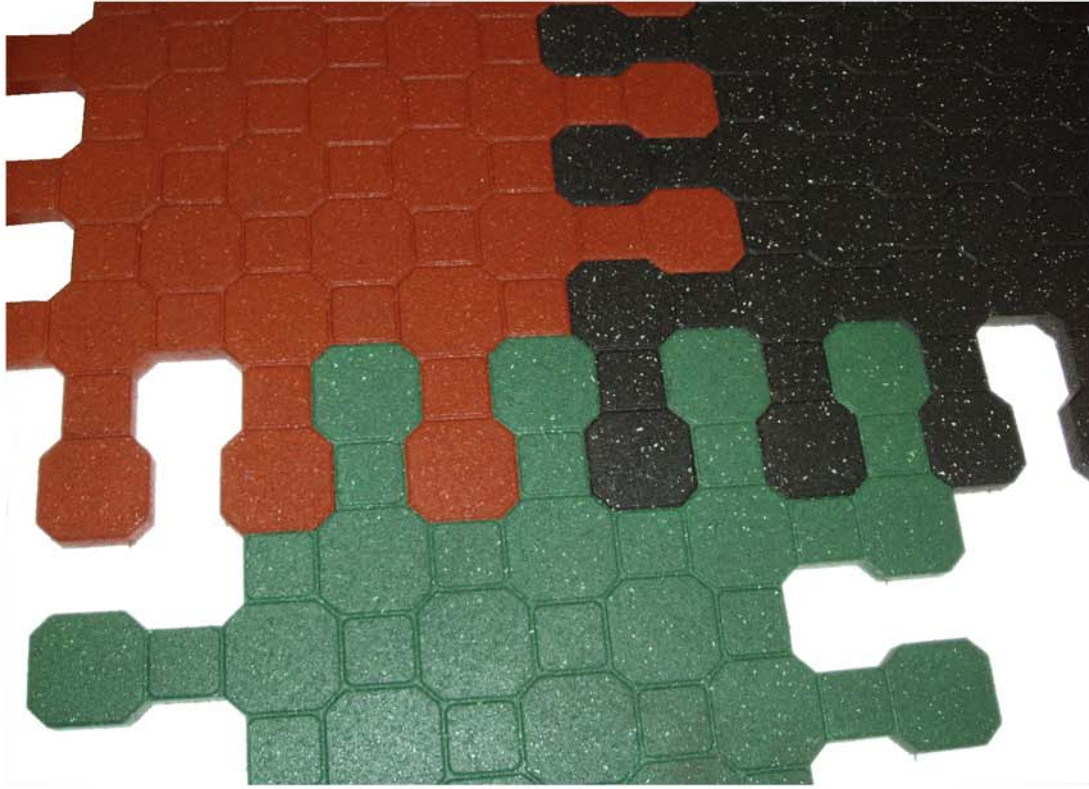

Eco-flex 4-Way Interlock Mat

4-Way Interlock Mat Specifications

- ▶ Size: 34.86" x 34.86"
- ▶ Area: 5.17 sq. ft
- ▶ Thickness: 1 1/8" or 1 5/8"
- ▶ Weight: 35# or 46#
- ▶ Interlocks on all sides
- ▶ Can be installed without adhesive
- ▶ Available in 6 colors

Redwood Brick

Terra Cotta

Steel Gray

Forest Green

Blue

Black