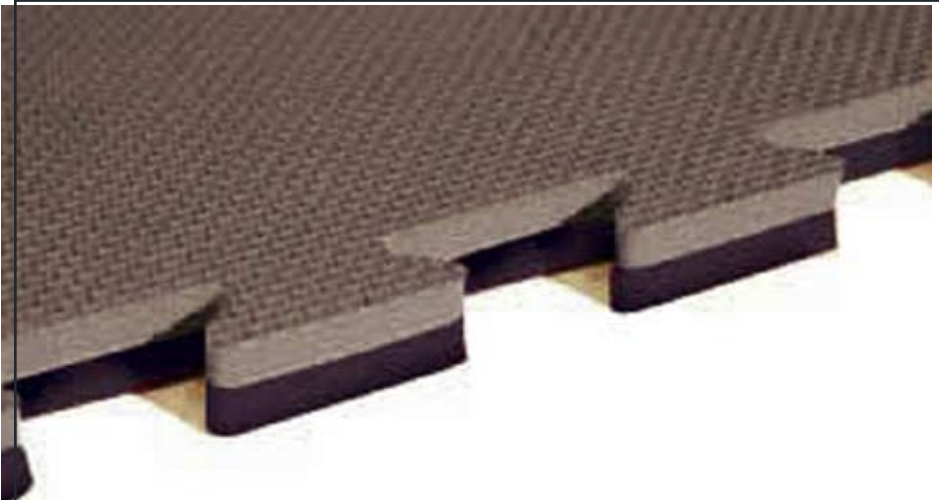

# EVA INTERLOCKING FLOORING

EVA MATS ARE EASY TO INSTALL / BLACK AND GREY SHOWN HERE

ALSO AVAILABLE IN RED AND BLUE

## SPECIFICATIONS

Color	Item ID	Size	Thickness	Weight (lbs)
Black & Grey	EVA	40" x 40"	7/8"	8
Red & Blue	EVA	40" x 40"	7/8"	8

## KEEP IT LIGHT

These lightweight mats are made of high-density, durable, closed-cell EVA (Ethylene Vinyl Acetate) foam. They interlock on all 4 sides, providing fast and simple installation. These mats are slightly textured, promoting a safe and slip-resistant surface. EVA mats are often used by some of the largest health clubs and fitness gyms in America. Create a clean, quiet, and soft workout area for any floor. They can also be used as portable stall mats, providing safety and comfort.

## FEATURES

- Non-Toxic
- Commercial-Grade
- Anti-Fatigue Design
- Completely Waterproof
- Lightweight, Durable Construction
- High-Energy and Shock-Absorbent
- Easily Cleaned with Soap and Water
- 4-Sided Interlocking Design for Custom-Sized Areas