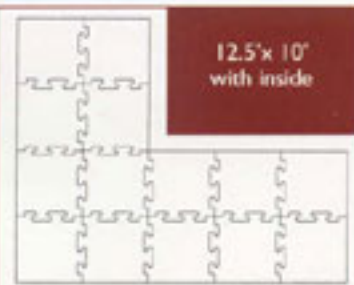

FLEC-LOCK

Flec-Lock is a step up from the standard black Mega-Lock. Flec-Lock uses the basic black mat and adds percentages of color according to your specifications. These colors include pearl, red, green and blue and can be combined with the black individually or in color combination groups in percentages of 10%, 15% or 20% color.

Combine Flec-Lock and Mega-Lock for a checkerboard or patterned appearance or use one or the other. Either way, your floor ends up the winner!

Super Sized tabs! In our design research, we found that smaller interlock tabs over time, easily pull apart and tear when stressed or pulled. We wanted to make certain that we could provide customers with a design that would stay put when it needed to stay put. Our interlocking mats feature a super sized tab that is a full $6\frac{3}{8}$ " wide and 4" deep. It stays where you put it and does not come unlocked under heavy use.

"RB Rubber Products' service has been awesome! Their product, based on our research, is of the absolute best value and quality on the market. It lies flat, does not smell and is an excellent value for the dollar!"

David Bock, Stagestep
Philadelphia, PA