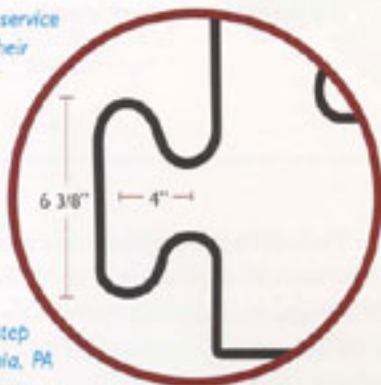

FLEC-LOCK

Flec-Lock is a step up from the standard black Mega-Lock. Flec-Lock uses the basic black mat and adds percentages of color according to your specifications. These colors include pearl, red, green and blue and can be combined with the black individually or in color combination groups in percentages of 10%, 15% or 20% color.

Combine Flec-Lock and Mega-Lock for a checkerboard or patterned appearance or use one or the other. Either way, your floor ends up the winner!

Super Sized tabs! In our design research, we found that smaller interlock tabs over time, easily pull apart and tear when stressed or pulled. We wanted to make certain that we could provide customers with a design that would stay put when it needed to stay put. Our interlocking mats feature a super sized tab that is a full $6\frac{3}{8}$ " wide and 4" deep. It stays where you put it and does not come unlocked under heavy use.

"RB Rubber Products' service has been awesome! Their product, based on our research, is of the absolute best value and quality on the market. It lies flat, does not smell and is an excellent value for the dollar!"

David Bock, Stagestep
Philadelphia, PA