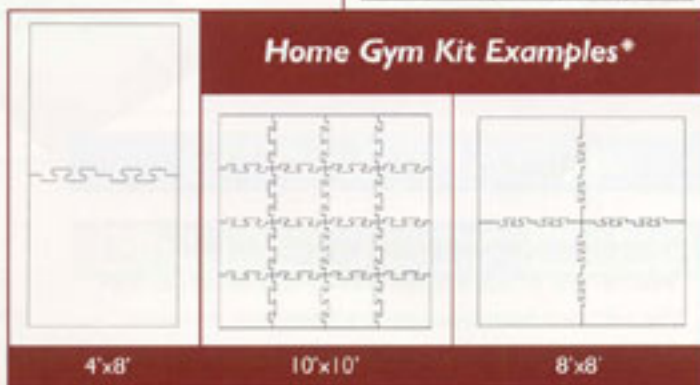

Home Gym Kit Examples*

*Nearly any configuration available

- **Aesthetically Pleasing.** The mats are available in a variety of colors in percentages from 10-20% or completely black. The colored particles are homogeneously mixed throughout the entire product and have no chance of wearing away. The vibrant colors are perfect for dramatic interior solutions and exterior accents.
- **Factory Sheared Edges** assures a uniform and easy installation.
- **Safe for Indoor or Outdoor Uses.**
- **Easily Cleaned.** Indoor cleaning involves a broom, damp sponge mop or vacuum cleaner. For outdoor uses, a water hose, leaf blower or broom is sufficient. If desired, a mild detergent such as RB Cleaner can be used to sanitize the mats.
- **Designed to Provide** excellent traction... even when wet!
- **Manufactured Entirely in the USA.**
- **Manufactured of 100% Premium Recycled Rubber** (free from fillers or contaminants) and are re-recyclable.