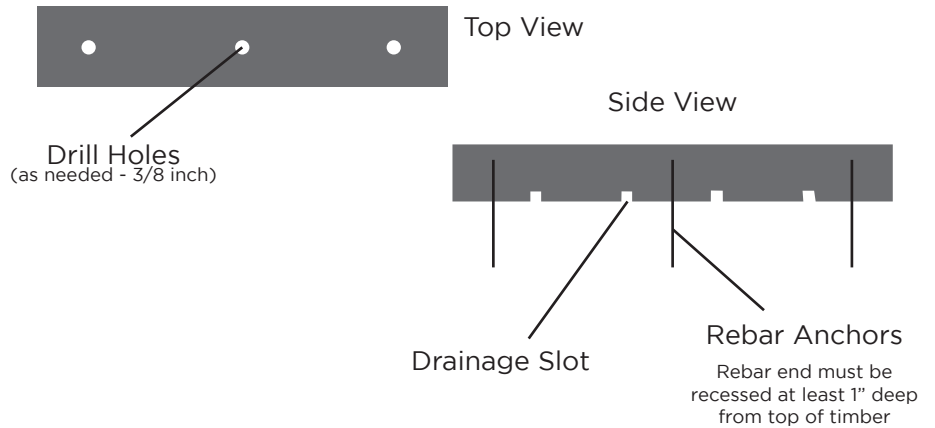

The Gold Standard of Recycled Rubber

- Designed with engineered drainage ports so water does not pool in flower beds or playgrounds
- Looks great with no maintenance for years to come
- Great for playground and landscaping applications
- Matches or compliments Rubberific Mulch or NuPlay groundcovers
- Made from 100% recycled rubber
- Easy to install
- Made in the USA
- Long-lasting and durable
- Available in Earthtone, Redwood, and Black
- Each timber includes 3 anchors

Rubberific Timber

Rubberific Timbers are the best border system option for all your landscaping and playground needs. These 92" long Rubberific Timbers come in heights of 4", 6", or 8". With the flexibility of rubber, it can form to virtually any edge desired. The top of the Rubberific Timber is rounded to provide extra safety when used around a playground.

Installation Instructions:

All Timbers are 92" in length

Using Rebar Anchors:

Drill a 3/8" hole 8" from each end of the timber and one hole in the middle of the timber. Rebar end must be recessed at least 1" deep from top of timber