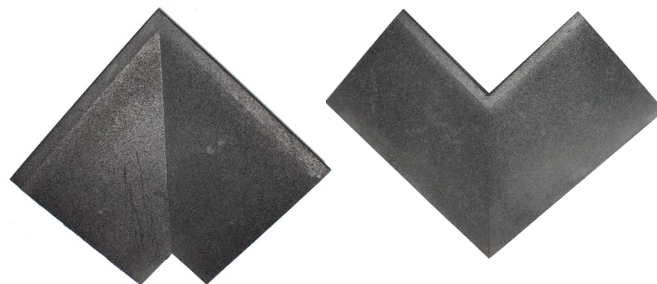

Interlocking Tile Accessories

Inside & Outside Corners

Ramps

Product Description

SafeFlex Interlocking Rubber Tile Accessories offer the perfect complement to our Interlocking Rubber Tiles.

Our Interlocking Rubber Tiles and Accessories are offered in an array of different surface colors in your choice of EPDM or Buffing Top options.

Interlocking Tile Accessories are available in each of our tile sizes to fit your every need.

Inside & Outside Corners:

For use with both our Interlocking Tiles as well as our Ramps. Available in the same colors and top options as our Interlocking Tiles to provide a seamless finished look.

Ramps:

Are the perfect complement to our Interlocking Tiles when curbing is not a site option. Available in the same color and top options as our Interlocking Tiles.

Filler Sticks:

Used as support for any cut tile. When used in connection with our Interlock Tiles our Filler Sticks prevent sagging and separation wherever tiles need to be cut. Filler Sticks are available in our Standard Black Color.

U-Locks:

Used as support for when two male ended tiles need to be connected. The use of U-Locks prevents the tiles from shifting and creating soft spots and gaps between tiles. U-Locks are available in our Standard Black Color.