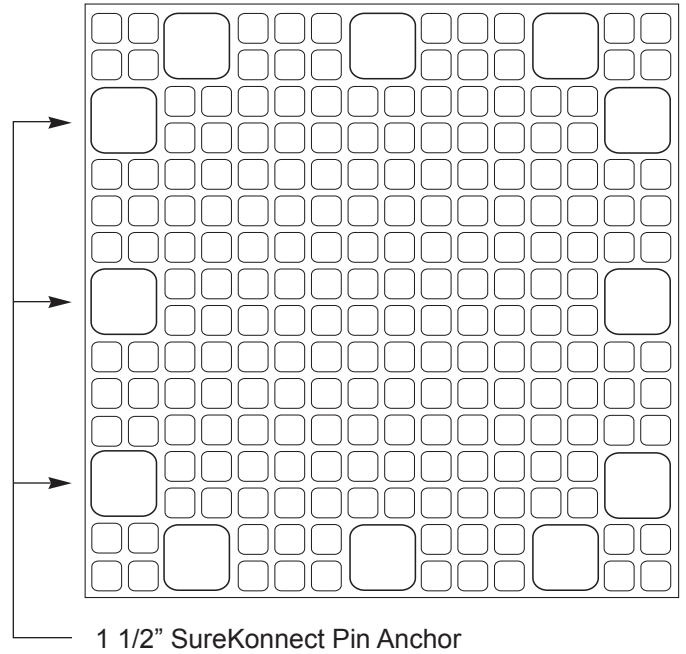

Featuring SureKONNECT technology for Adhesive-Free Rooftop Application

Tile Top View

Tile Bottom View

NOTE: Dimensions are 24" x 24" (+ or - 1/8")

Tile Side View

Environmental Molding Concepts

14050 Day Street
Moreno Valley, CA 92553
USA