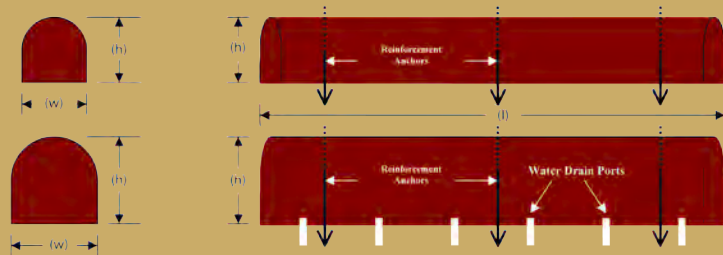

Rubberflex Curb

The Rubberflex Curb is sure to add versatility and life to any flower bed, garden, playground, or play area. These Border Shapers/Flex Curbs will allow you to make various bends and curves that traditional landscape timbers and other loose fill containment borders will not. This allows you to shape any containment area that you have in mind. Rubberflex Curbs are made of 100% recycled tire buffing. The Rubberflex Curb offers better drainage capabilities than any product in its class. It will not mold or mildew, and resist fading. The material is nonabsorbent and will avert the nesting of insects. Available in various colors and sizes, Available in multiple colors and sizes, the Rubberflex Curb is an economical way to keep your loose fill aesthetically pleasing and contained.

Earthtone

Red

Black

Green

Available Sizes:

8'(l) x 4"(w) x 4"(h) -
BSB513 - Black
BSE512 - Earthtone
BSG511 - Green
BSR510 - Red

8'(l) x 6"(w) x 6"(h) -
BSB523 - Black
BSE522 - Earthtone
BSG521 - Green
BSR520 - Red

8'(l) x 6"(w) x 8"(h) -
BSB533 - Black
BSE532 - Earthtone
BSG531 - Green
BSR530 - Red

8'(l) x 8"(w) x 12"(h) -
BSB543 - Black
BSE542 - Earthtone
BSG541 - Green
BSR540 - Red