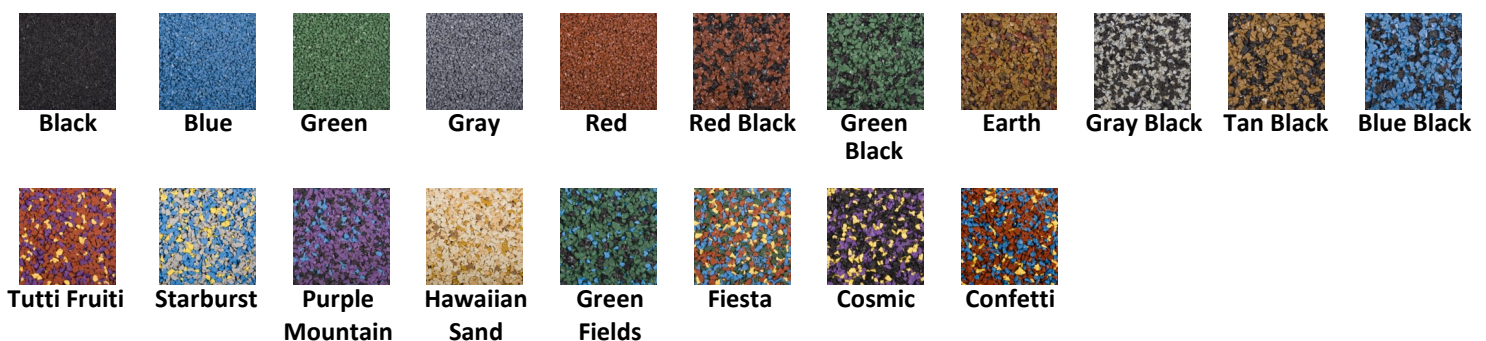

Features and Product Highlights

- **Smooth, cushioned comfort under bare feet, hands, elbows and knees**
- **Skid resistant - wet and dry**
- **Easy installation with modular design - fully-adhered or floating applications over concrete, asphalt, wood decking or compacted stone**
- **Easy Maintenance - requires only basic cleaning with a vacuum, broom or standard garden hose**
- **Non toxic and certified 100% steel free**
- **Eco-friendly - each tile diverts 2.5 tires from our landfills**
- **IPEMA Certified to ASTM 1292-09 to provide for head impact attenuation up to 2 feet**
- **ADA compliant and meets ASTM and CPSC requirements**

Standard Colors

Customer Satisfaction

Your Kid Kushion Safety Tiles are backed by a 5-year limited warranty And our commitment to customer satisfaction as one of the leaders in the industry.