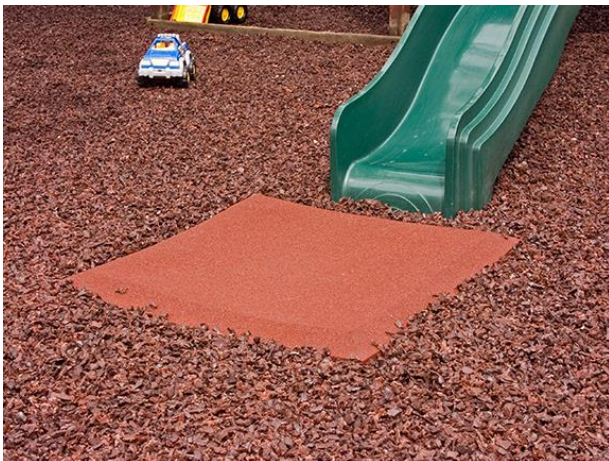

RUBBER SWING PADS

Technical Specifications

Product Description

Resilient mats made from recycled tire rubber for use in playgrounds. Available in two sizes and four colors. Designed to be placed under swing sets, climbing poles or at the base of a slide.

Size Options

- 36" x 36" x 2"
- 32" x 54" x 2"

Color Options

- Black
- Terra Cotta Red
- Brown
- Green

Made in Missouri or Oregon, USA

Distributed by

800-842-2914

dsafety@sbcglobal.net
www.diamond-safety.com